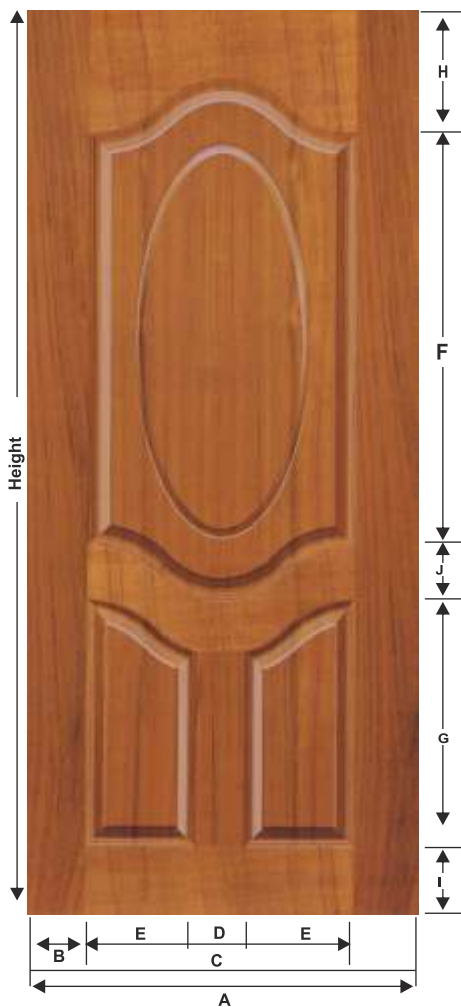

MOULDED DOOR SKIN

Melamine

THREE PANEL OVAL

CODE : MM3P