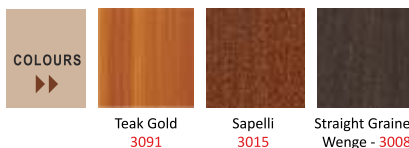

Size in inch	A	B	C	D	E	F	G	I	J	H
42	1092	266	560	600	930	150	230	240	310	2150
39	1020	230	560	600	930	150	230	240	310	2150
36	940	190	560	600	930	150	230	240	310	2150
33	864	152	560	600	930	150	230	240	310	2150
30	790	165	460	600	930	150	230	240	310	2150
27	711	125.5	460	600	930	150	230	240	310	2150
24	635	87.5	460	600	930	150	230	240	310	2150