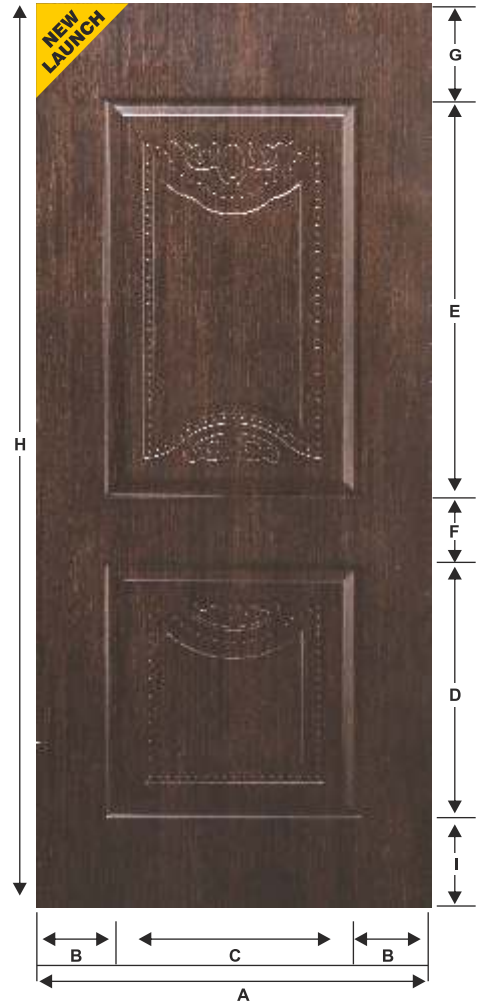

Melamine

SQUARE TWO PANEL

CODE : MM2PS