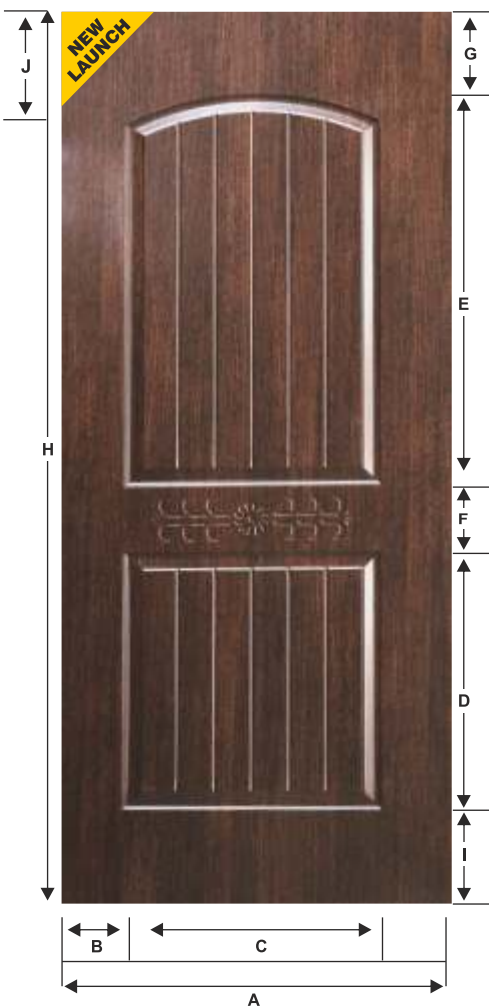

Technical Specifications:

- Standard Dimensions** • 625 mm x 2150 mm
• 700 mm x 2150 mm • 790 mm x 2150 mm
• 860 mm x 2150 mm • 940 mm x 2150 mm
• 1020 mm x 2150 mm • 1080 mm x 2150 mm
- Thickness:** 3mm
• Melamine Door Skins
- Melamine Flush
- Melamine Moulded
- Substrate:** HDF Board / Water Resistant Ext. Grade / moulds of varied designs / Ideal for Hot/Cold pressing
- Door made from Tesa Melamine Skins can be Trimmed from all four sides.**

Door Skin – Product Range:

- Available in primed based & melamine
- A wide range of door skin designs for Flush Doors also available.

Action Tesa can manufacture Melamine Flat Door Skin, exclusive designs for exclusive customer subject to the condition with a minimum order of 2000 pcs per design/color combination.

MOULDED DOOR SKIN

Melamine

FLOWER TWO PANEL CODE : MM2PF

Size in inch	A	B	C	D	E	F	G	I	J	H
42	1092	266	560	600	930	150	230	240	310	2150
39	1020	230	560	600	930	150	230	240	310	2150
36	940	190	560	600	930	150	230	240	310	2150
33	864	152	560	600	930	150	230	240	310	2150
30	790	165	460	600	930	150	230	240	310	2150
27	711	125.5	460	600	930	150	230	240	310	2150
24	635	87.5	460	600	930	150	230	240	310	2150