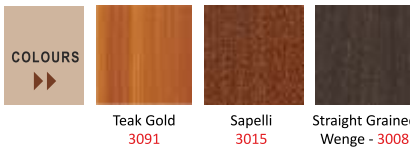

Size in inch	A	B	C	D	E	F	G	I	H
42	1092	196	460	575	1010	90	280	195	2150
39	1020	160	460	575	1010	90	280	195	2150
36	940	190	460	580	1005	90	245	230	2150
33	864	152	460	580	1005	90	245	230	2150
30	790	165	460	600	1000	80	240	230	2150
27	711	125.5	460	600	1000	80	240	230	2150
24	635	87.5	460	600	1000	80	240	230	2150